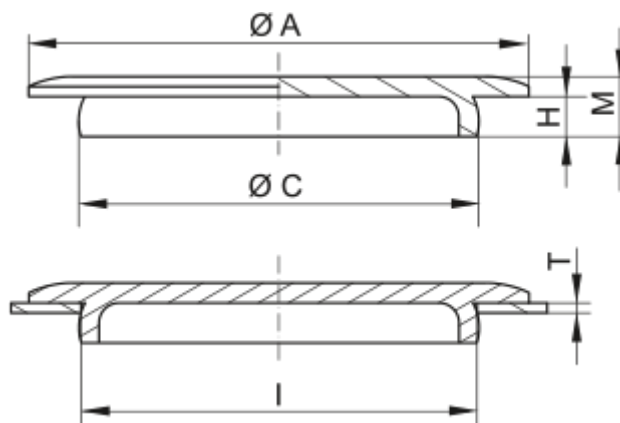

Data Sheet

Article number: 59GPN9105539

Description: KLEE Universal flat design GPN 910 - 36 (Wall thickness 2)

Measures

A = 53

C = 36.5

H = 5

L = 36

M = 7

T = 2